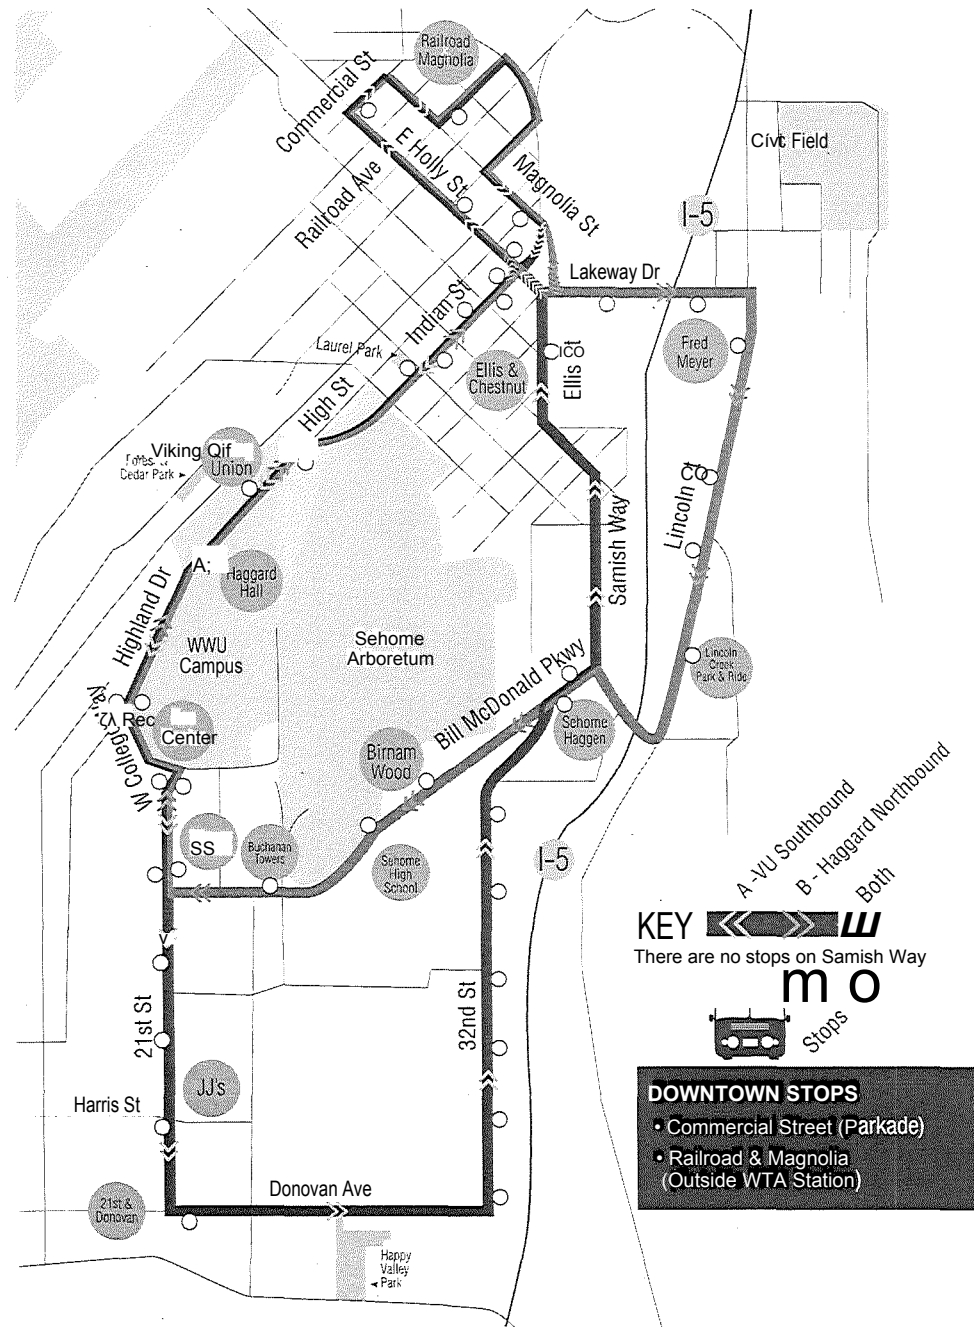

KEY There are no stops on Samish Way

DOWNTOWN STOPS

- Commercial Street (Parkade)
- Railroad & Magnolia (Outside WTA Station)