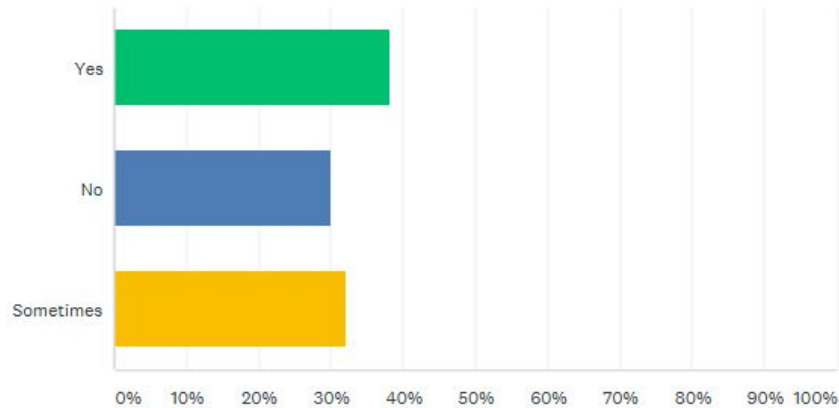

Do you feel comfortable telling someone to close a propped open door?

Answered: 271 Skipped: 509

ANSWER CHOICES	RESPONSES	
▼ Yes	38.01%	103
▼ No	29.89%	81
▼ Sometimes	32.10%	87
TOTAL		271