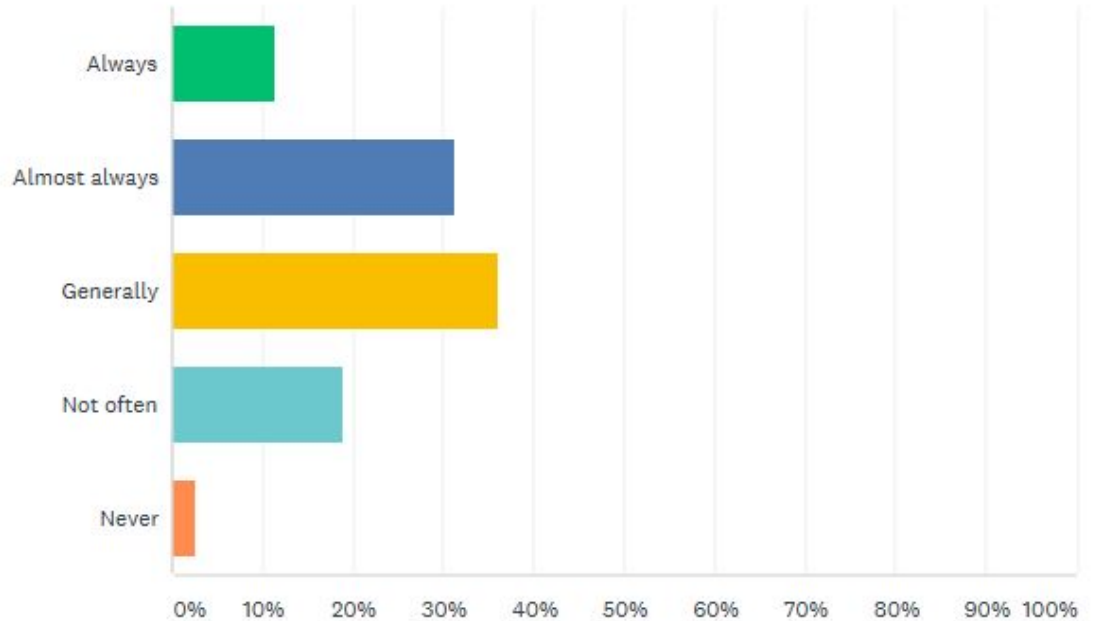

How often do you hold the door open for others?

Answered: 272 Skipped: 508