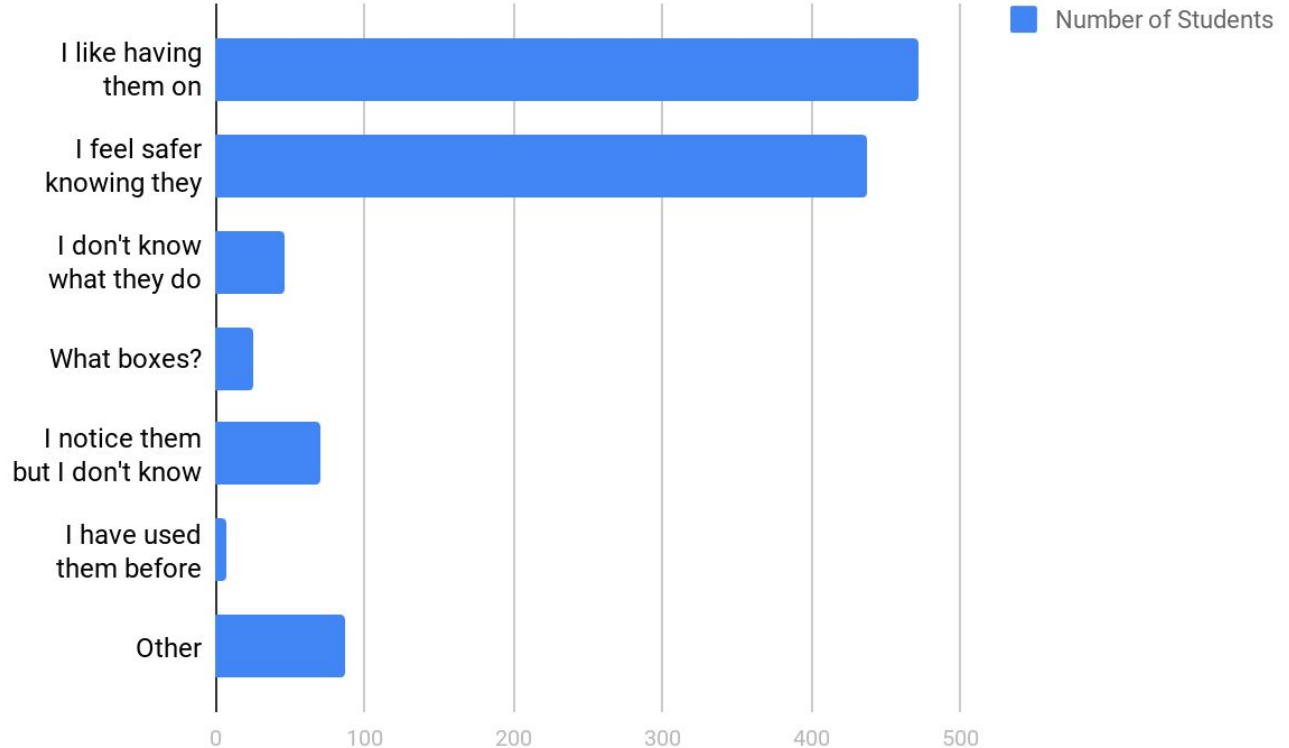

How do you feel about the Blue Light Phone Call Boxes around campus?

766 Total Responses