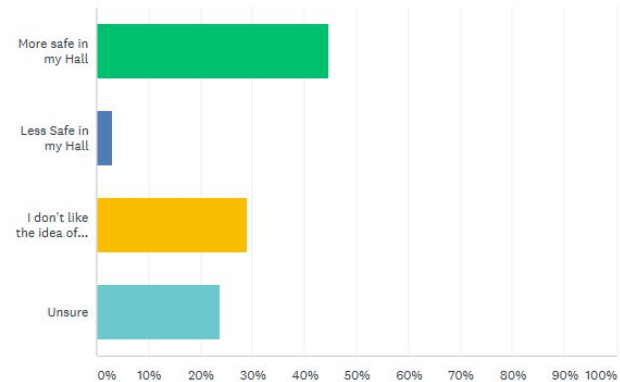

Cameras

Would Security Cameras on the entrances/exits of your Resident Hall make you feel more or less safe?

Answered: 730 Skipped: 50

ANSWER CHOICES	RESPONSES
More safe in my Hall	44.52% 325
Less Safe in my Hall	3.01% 22
I don't like the idea of Security Cameras in the Halls	28.90% 211
Unsure	23.56% 172
TOTAL	730

On a scale of 1-10, how comfortable are you with security cameras in areas in which you live and/or around campus?

Answered: 696 Skipped: 84