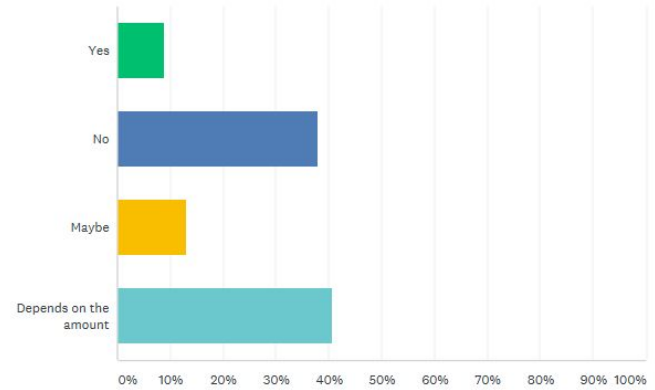

Would you support an increase in your housing fees to implement new security features?

Answered: 738 Skipped: 42

ANSWER CHOICES	RESPONSES
Yes	8.81% 65
No	37.80% 279
Maybe	12.87% 95
Depends on the amount	40.51% 299
TOTAL	738