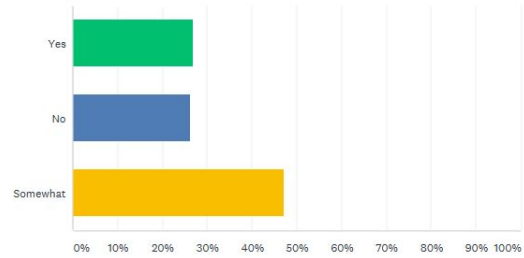

Green Coats

Do you utilize the Green Coat service?

Answered: 594 Skipped: 186

ANSWER CHOICES	RESPONSES
Yes	6.23% 37
No	83.00% 493
What is the Green Coat Service?	10.77% 64
TOTAL	594

Would increasing Green Coat presence make you feel more safe?

Answered: 679 Skipped: 101

ANSWER CHOICES	RESPONSES
Yes	26.80% 182
No	26.22% 178
Somewhat	46.98% 319
TOTAL	679

Would it be beneficial to get to know the Green Coats before utilizing the service?

Answered: 680 Skipped: 100

ANSWER CHOICES	RESPONSES
Yes	83.68% 569
No	16.32% 111
TOTAL	680

Do you feel comfortable calling/using the Green Coat service?

Answered: 680 Skipped: 100

ANSWER CHOICES	RESPONSES
Yes	66.76% 454
No	33.24% 226
TOTAL	680