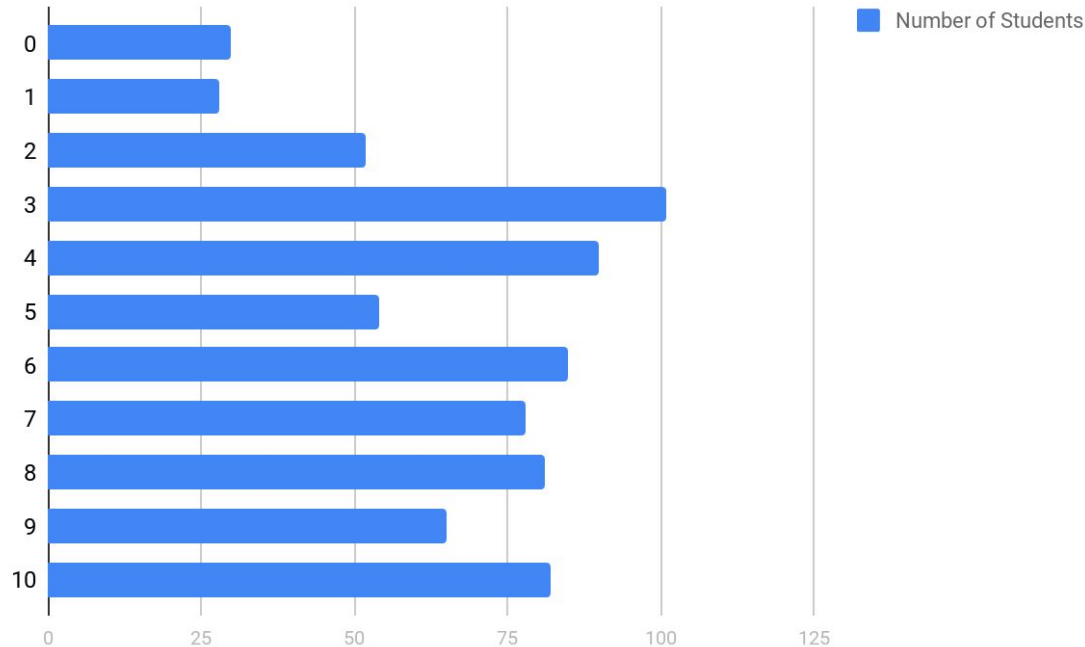

How comfortable are you walking to your hall at night?

746 responses, average falling at about 6