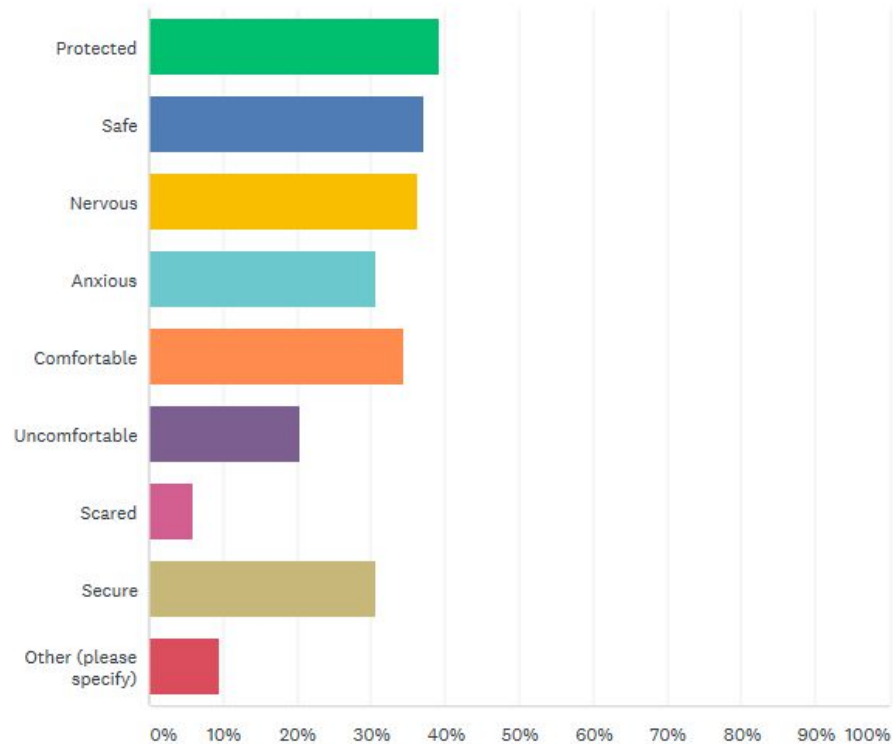

How do you feel when you see police on campus?

Answered: 739 Skipped: 41