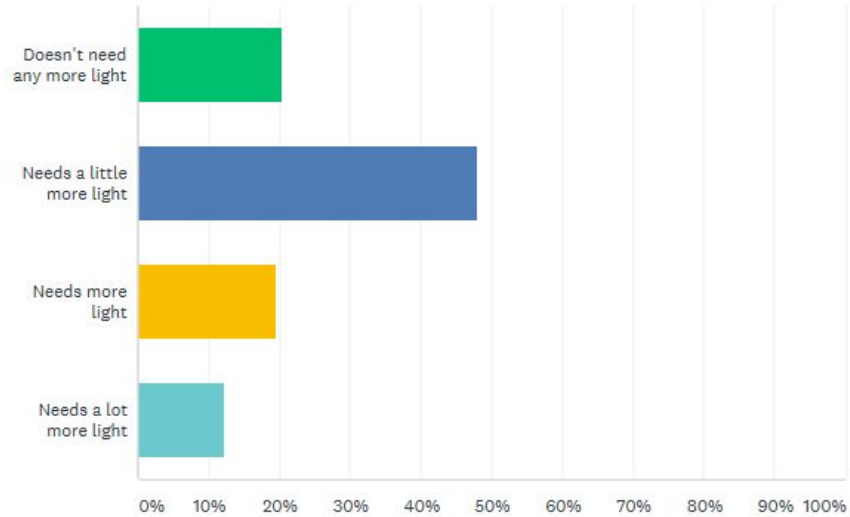

Do you feel campus has enough light?

Answered: 747 Skipped: 33

ANSWER CHOICES	RESPONSES	
Doesn't need any more light	20.35%	152
Needs a little more light	47.93%	358
Needs more light	19.54%	146
Needs a lot more light	12.18%	91
TOTAL		747