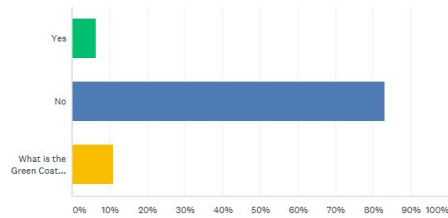

Green Coats

Do you utilize the Green Coat service?

Answered: 594 Skipped: 186

ANSWER CHOICES	RESPONSES
Yes	6.23% 37
No	83.00% 493
What is the Green Coat Service?	10.77% 64
TOTAL	594

Would increasing Green Coat presence make you feel more safe?

Answered: 679 Skipped: 101