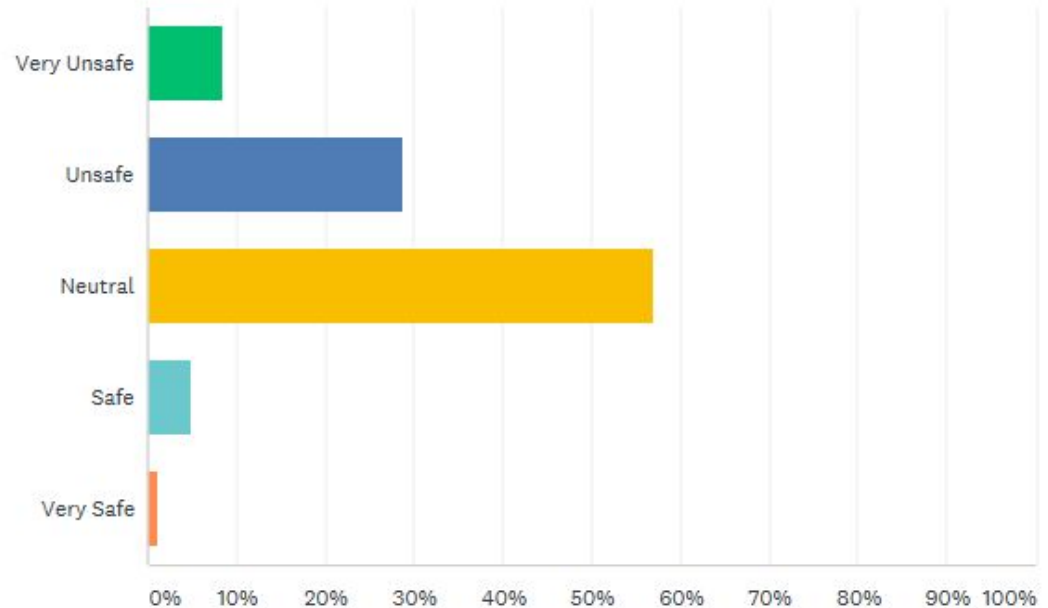

How do
propped/left open
doors make you feel
in regards to
safety?

Answered: 272 Skipped: 508