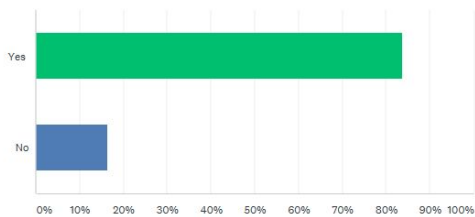

ANSWER CHOICES	RESPONSES
Yes	26.80% 182
No	26.22% 178
Somewhat	46.98% 319
TOTAL	679

Would it be beneficial to get to know the Green Coats before utilizing the service?

Answered: 680 Skipped: 100