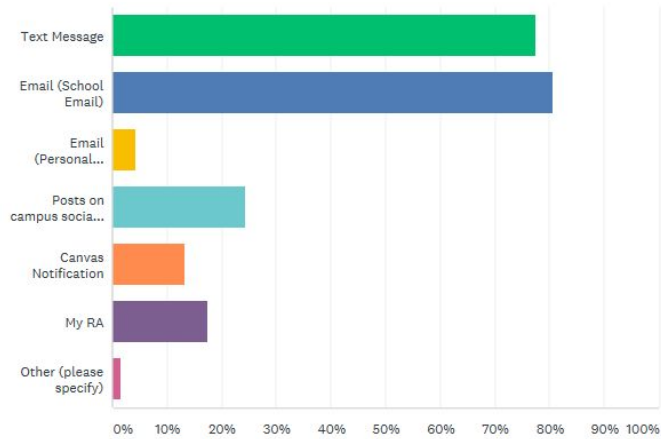

How would you like to be informed about criminal activity on campus? (Check all that apply)

Answered: 724 Skipped: 56