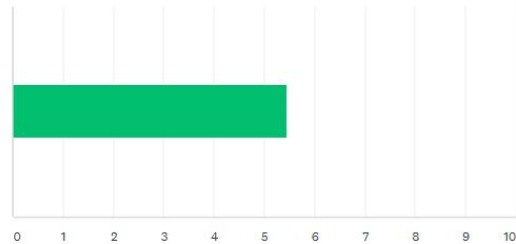

ANSWER CHOICES	AVERAGE NUMBER	TOTAL NUMBER	RESPONSES
Responses	5	3,797	696
Total Respondents: 696