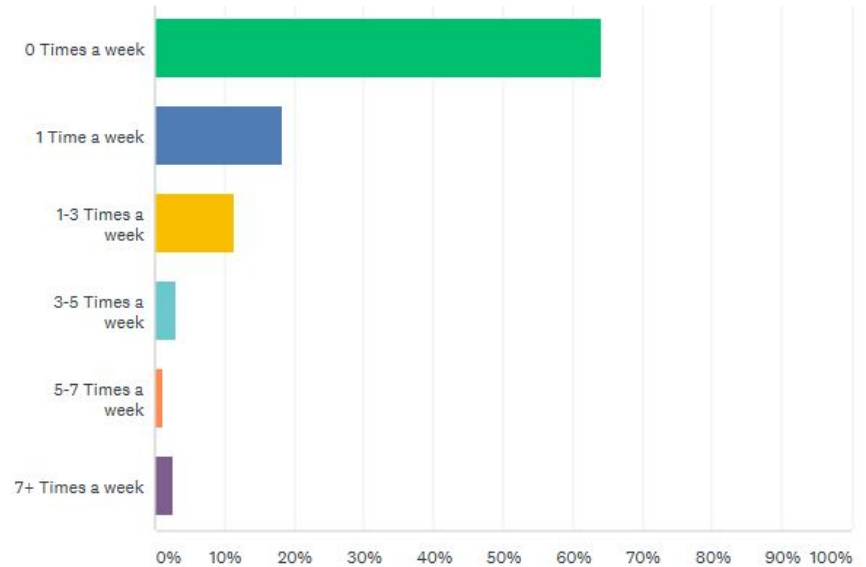

How often do you see entrance/exit doors propped/left open?

Answered: 764 Skipped: 16